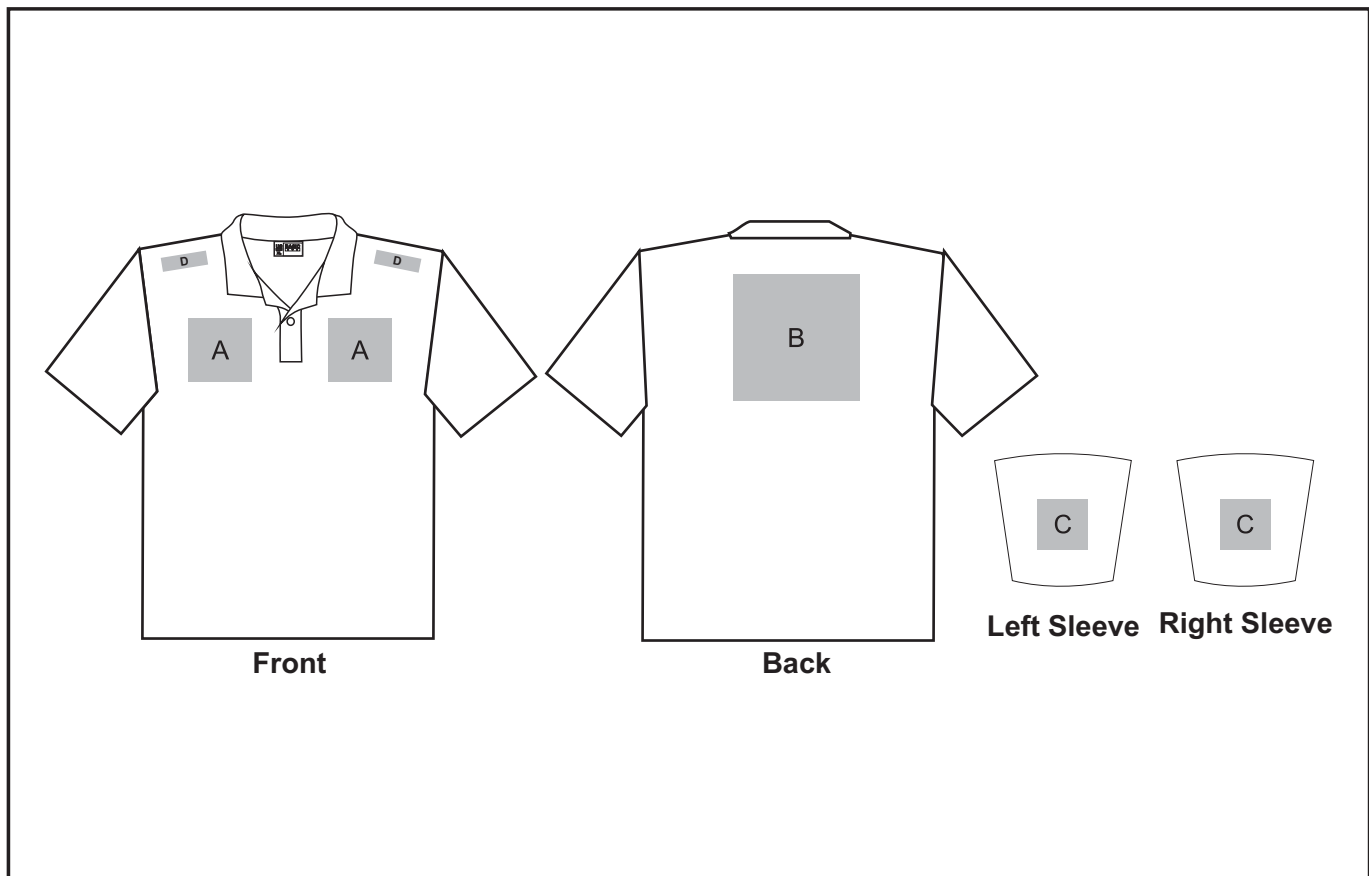

BAS-7000

Elemental Golf Shirt - Mens

Need to know:

- Includes 1-Position Digital Transfer (setup fee applies)
- **DTC inclusive parameters: Left/Right Chest = 100mm x 100mm OR Back = 8000mm²**
- Please note Pos D will be branded +/- 20mm from the top seam

Branding Options:

Position A

1. Embroidery (EMB) - 9 colours
  Size: 100mm diameter
2. Screen Print (SC) - 6 colours
  Size: 100mm wide x 80mm high
3. Digital Transfer Clothing (DTC) - Full colour
  Size: 100mm wide x 100mm high

Position B

1. Embroidery (EMB) - 9 colours
  Size: 200mm wide x 200mm high
2. Screen Print (SC) - 6 colours
  Size: 260mm wide x 200mm high
3. Digital Transfer Clothing (DTC) - Full colour
  Size: 210mm wide x 148mm high

Position C

1. Embroidery (EMB) - 9 colours
  Size: 80mm diameter
2. Screen Print (SC) - 6 colours
  Size: 60mm wide x 60mm high
3. Digital Transfer Clothing (DTC) - Full colour
  Size: 80mm wide x 80mm high

Position D

1. Digital Transfer Clothing (DTC) - Full Colour
  Size: 70mm wide x 20mm high